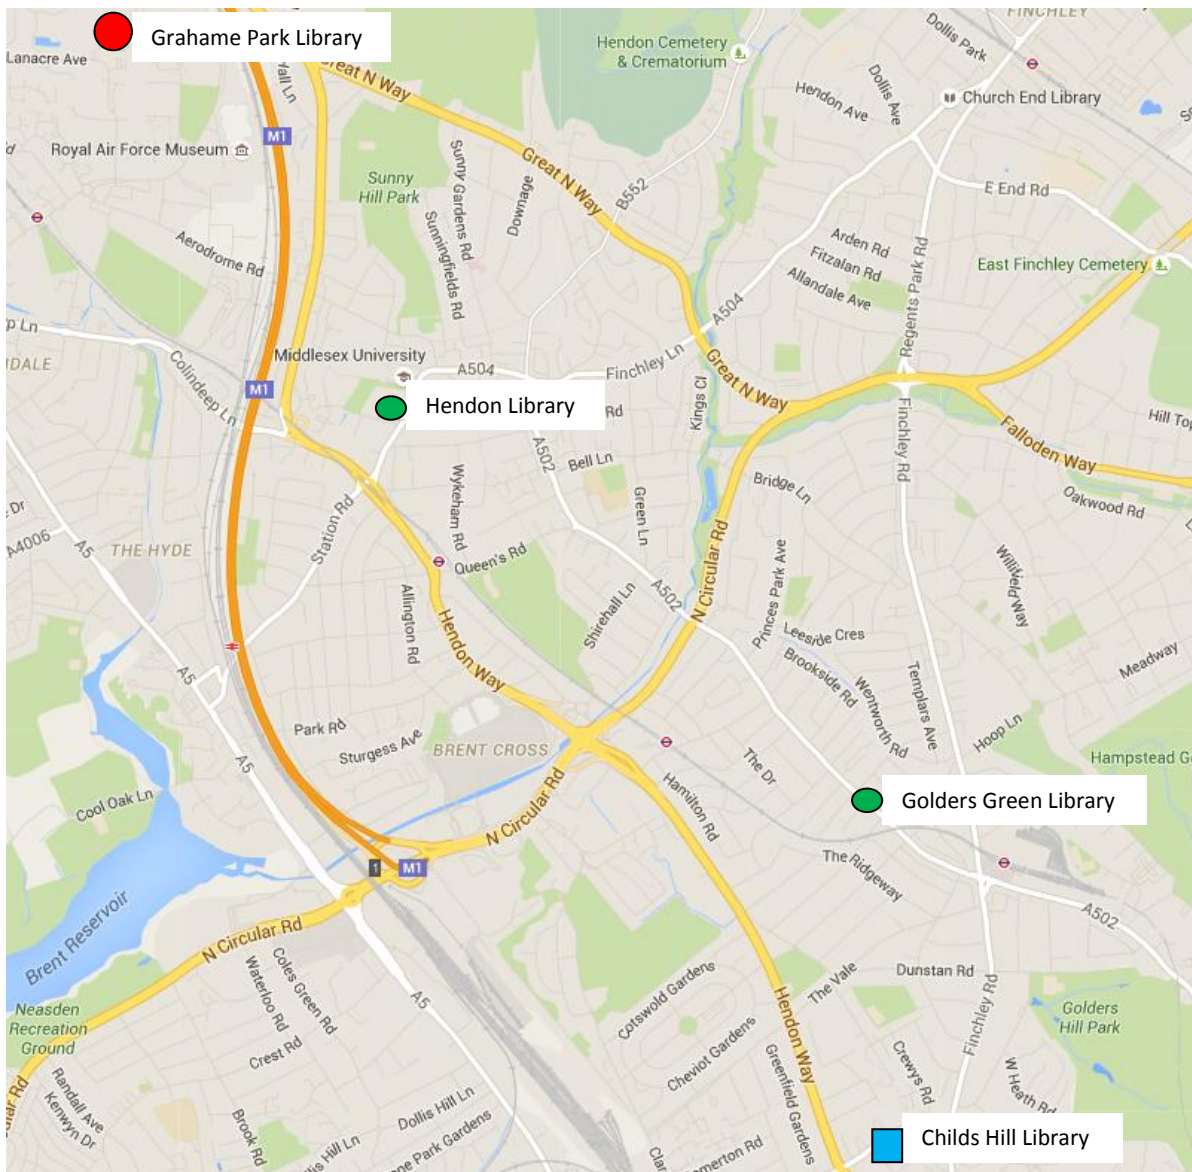

Appendix J: Future Barnet libraries locality maps

North Locality:

- Core Plus: Edgware
- Core: Burnt Oak
- Partnership: Mill Hill

Edgware Library is 1.62km from Burnt Oak Library, it is a 9 minute bus journey or a 2 minute tube ride on the Northern Line. Edgware Library is located 300m from the bus stop with Burnt Oak Library being directly adjacent to the bus stop. Underground stations are shown on the map, approximately 300m from Edgware Library and 160m from Burnt Oak Library.

The proposed Partnership library at Mill Hill is located approximately 15-20minutes away by bus from either Burnt Oak or Edgware.

In addition Grahame Park, a Core Plus library in the West locality is located 1.25km from Burnt Oak Library, a 7 minute bus ride.

West Locality:

- Core Plus: Grahame Park
- Core: Hendon
- Core: Golders Green
- Partnership: Childs Hill

In the West locality, Grahame Park, Hendon and Golders Green libraries are each located within 300m of the bus stop for access to one another. Grahame Park to Hendon is an 8 minute bus ride; and Hendon to Golders Green is a 14minute bus ride. There is a direct route by tube linking Grahame Park to Golders Green in 7 minutes. Grahame Park Library is a 13 minute walk from Colindale station and Golders Green Library is a 7 minute walk from Golders Green station. Alternatively, these two libraries are linked by 2 buses (this route involves less than 200m walk either end).

Central Locality:

- Core Plus: Church End
- Core: North Finchley
- Core: East Finchley
- Partnership: South Friern

Each of Church End, North Finchley and East Finchley Libraries is located within 200m of a bus stop although the stop from which to get a bus from East Finchley to Church End is located just under 650m away from East Finchley Library. Church End to East Finchley is a 13minute bus ride; North Finchley to East Finchley is a 12minute bus ride; and North Finchley to Church End is a 14minute bus ride.