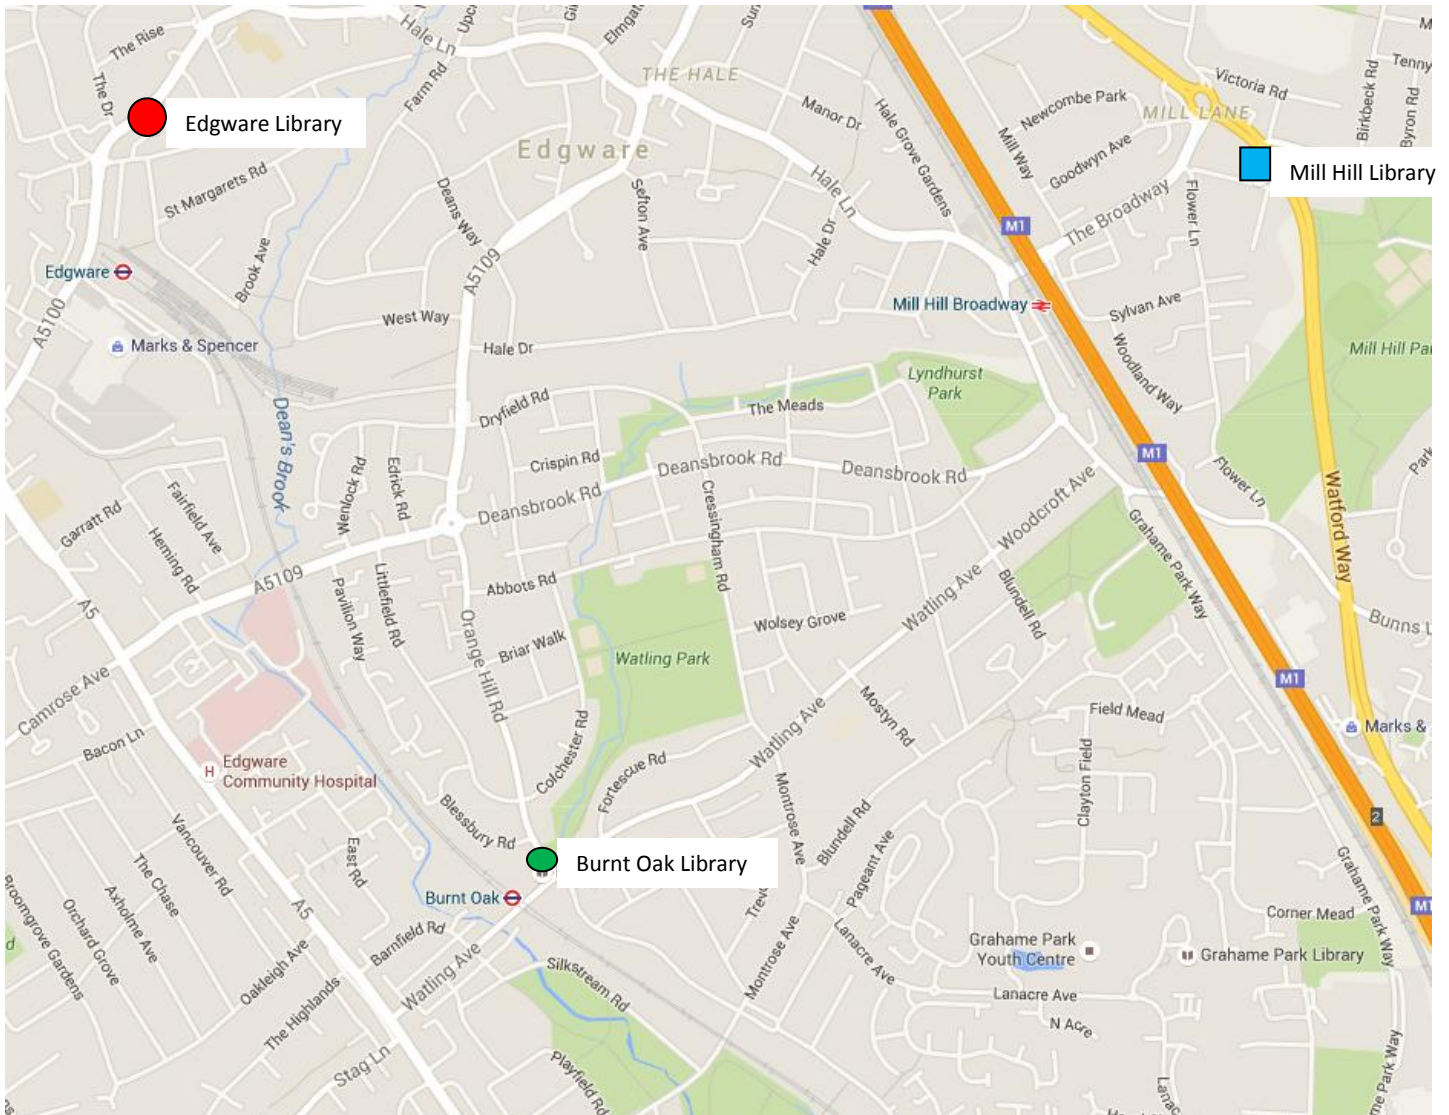

Appendix J: Future Barnet libraries locality maps

North Locality:

- Core Plus: Edgware
- Core: Burnt Oak
- Partnership: Mill Hill

Edgware Library is 1.62km from Burnt Oak Library, it is a 9 minute bus journey or a 2 minute tube ride on the Northern Line. Edgware Library is located 300m from the bus stop with Burnt Oak Library being directly adjacent to the bus stop. Underground stations are shown on the map, approximately 300m from Edgware Library and 160m from Burnt Oak Library.

The proposed Partnership library at Mill Hill is located approximately 15-20minutes away by bus from either Burnt Oak or Edgware.

In addition Grahame Park, a Core Plus library in the West locality is located 1.25km from Burnt Oak Library, a 7 minute bus ride.

West Locality:

- Core Plus: Grahame Park
- Core: Hendon
- Core: Golders Green
- Partnership: Childs Hill

In the West locality, Grahame Park, Hendon and Golders Green libraries are each located within 300m of the bus stop for access to one another. Grahame Park to Hendon is an 8 minute bus ride; and Hendon to Golders Green is a 14minute bus ride. There is a direct route by tube linking Grahame Park to Golders Green in 7 minutes. Grahame Park Library is a 13 minute walk from Colindale station and Golders Green Library is a 7 minute walk from Golders Green station. Alternatively, these two libraries are linked by 2 buses (this route involves less than 200m walk either end).

Central Locality:

- Core Plus: Church End
- Core: North Finchley
- Core: East Finchley
- Partnership: South Friern

Each of Church End, North Finchley and East Finchley Libraries is located within 200m of a bus stop although the stop from which to get a bus from East Finchley to Church End is located just under 650m away from East Finchley Library. Church End to East Finchley is a 13minute bus ride; North Finchley to East Finchley is a 12minute bus ride; and North Finchley to Church End is a 14minute bus ride.