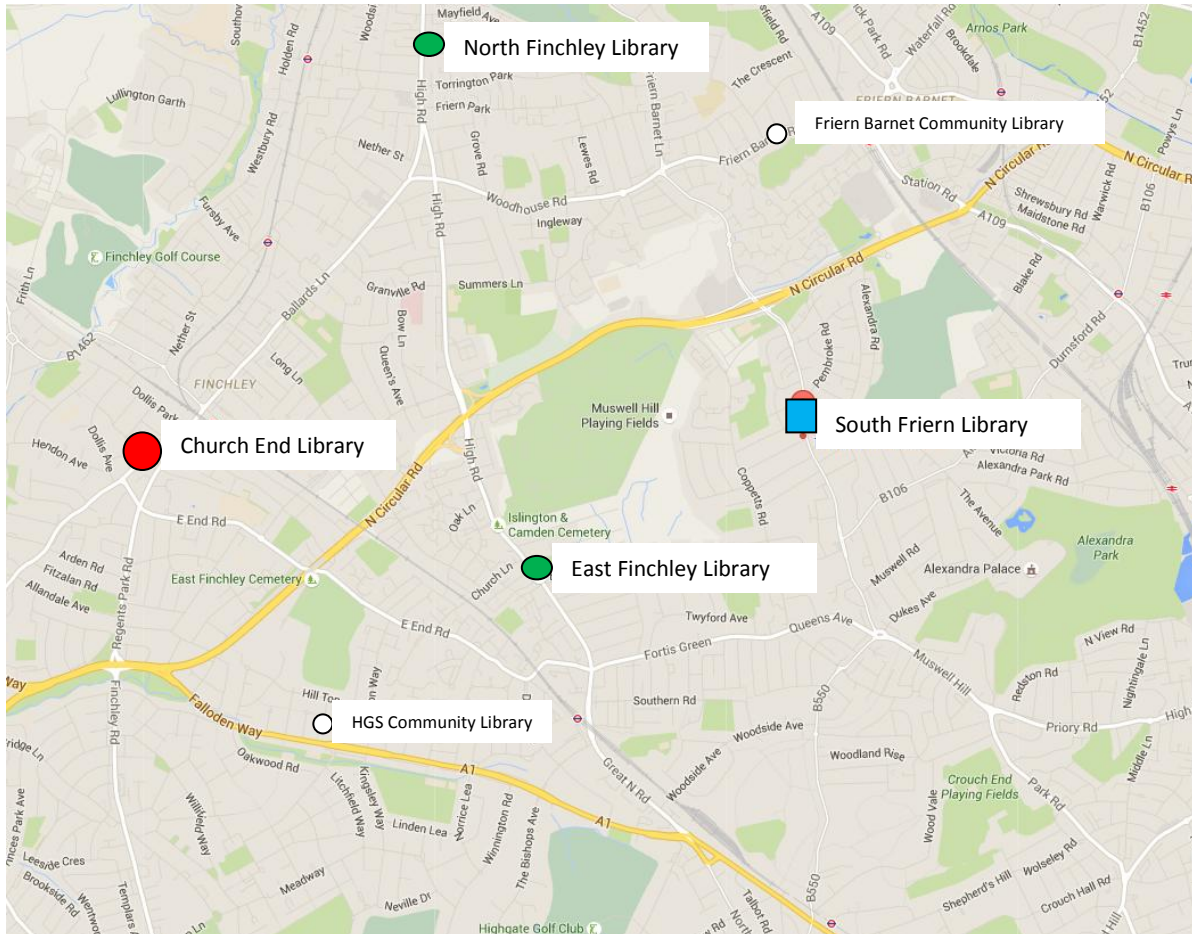

Golders Green is 1.4km from the proposed Partnership library at Childs Hill, accessed by bus in 15minutes. Furthermore, Church End, the Core Plus library in the Central locality can be reached by bus in 12 minutes from Hendon Library or, with a 600m walk and 11minute bus from Golders Green Library.

Central Locality:

- Core Plus: Church End
- Core: North Finchley
- Core: East Finchley
- Partnership: South Friern

Each of Church End, North Finchley and East Finchley Libraries is located within 200m of a bus stop although the stop from which to get a bus from East Finchley to Church End is located just under 650m away from East Finchley Library. Church End to East Finchley is a 13minute bus ride; North Finchley to East Finchley is a 12minute bus ride; and North Finchley to Church End is a 14minute bus ride.

The proposed Partnership library at South Friern is a 20minute bus ride from North Finchley.

Furthermore, in this locality, the 2 Community Libraries are located. Friern Barnet Library is a 12minute bus journey from South Friern Library or 15minutes from North