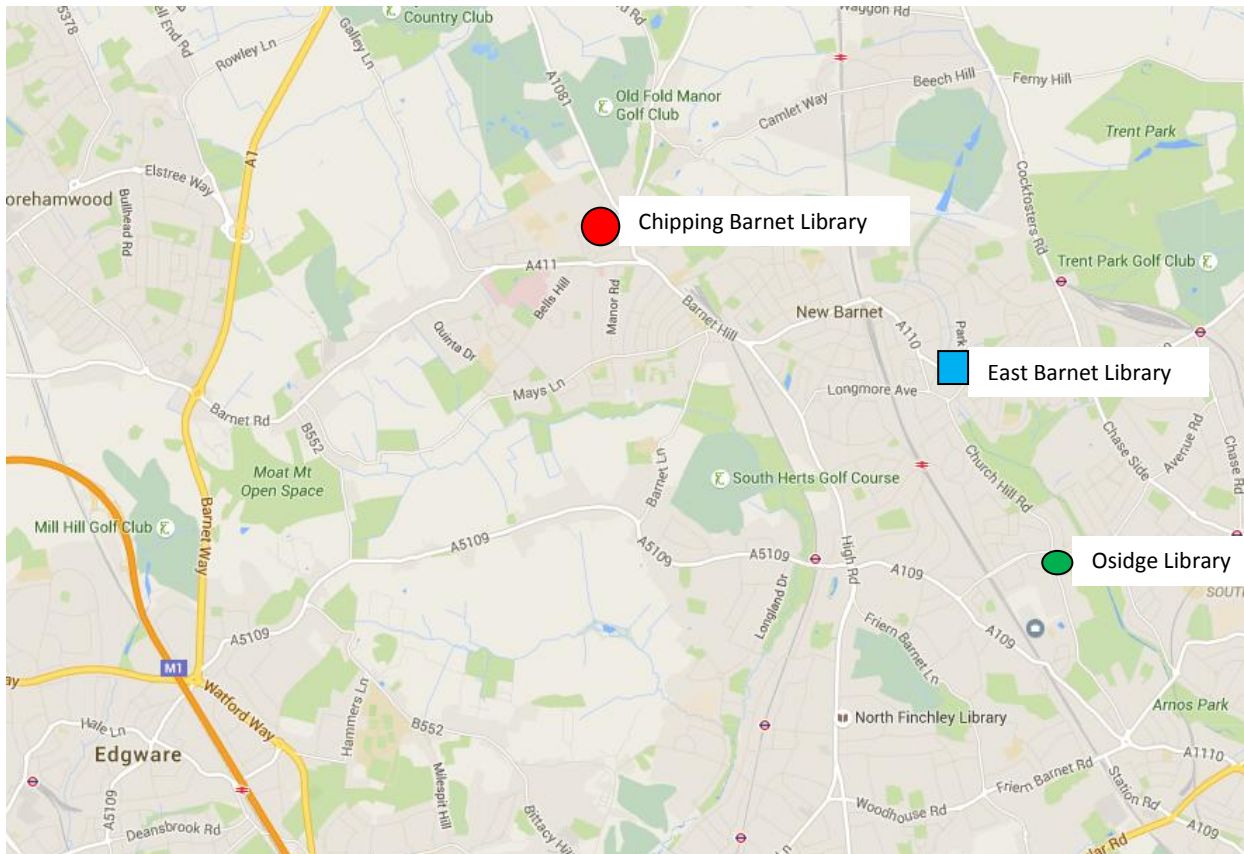

Finchley Library. Hampstead Garden Suburb Community Library is a 17minute and 20minute journey from East Finchley and Golders Green Library respectively

East Locality:

- Core Plus: Chipping Barnet
- Core: Osidge
- Partnership: East Barnet

There is a direct bus route between Chipping Barnet and Osidge Library, the bus takes 15minutes. The appropriate bus stop at Chipping Barnet is located 800m from the library, at Osidge the distance is less than 150m.

Chipping Barnet Library is a 19minute bus ride from Edgware Library in the North locality, with less than 350m walk at either end.

Osidge Library is located 2.25km from North Finchley Library and can be accessed in a 15min bus journey with less than 150m walk at either end.

The proposed Partnership library at East Barnet is 1.8km from Osidge Library and 3.3km from Chipping Barnet Library. There is good public transport access: a 15minute bus journey from Chipping Barnet and a 4minute bus journey from Osidge.